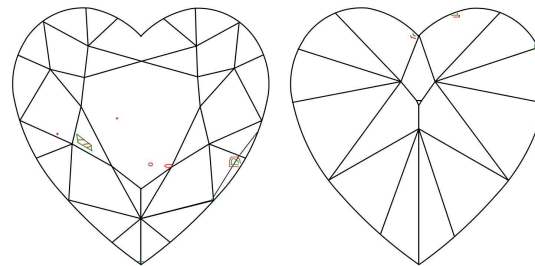

GIA COLORED DIAMOND REPORT

April 09, 2014
 Report Type Grading Report
 GIA Report Number 1178055375
 Shape and Cutting Style Heart Modified Brilliant
 Measurements 4.72 x 4.80 x 2.69 mm

Carat Weight 0.42 carat
 Color Grade Fancy Deep Brownish Orangi Pink
 Color Origin Natural
 Color Distribution Even
 Clarity Grade SI1
 Proportions:

Profile not to actual proportions

Polish Very Good
 Symmetry Very Good
 Fluorescence Medium Blue
 Inscription(s): GIA 1178055375

Comments: Internal graining is not shown.

ADDITIONAL INFORMATION

CLARITY CHARACTERISTICS

KEY TO SYMBOLS*

-  Cavity
-  Crystal
-  Pinpoint
-  Indented Natural
-  Natural
-  Extra Facet

* Red symbols denote internal characteristics (inclusions). Green or black symbols denote external characteristics (blemishes). Diagram is an approximate representation of the diamond, and symbols shown indicate type, position, and approximate size of clarity characteristics. All clarity characteristics may not be shown. Details of finish are not shown.

GIA COLORED DIAMOND SCALE

Illustration of GIA fancy color grade interrelationships

GIA CLARITY SCALE

VERY VERY SLIGHTLY INCLUDED	FLAWLESS
	INTERNALLY FLAWLESS
VERY SLIGHTLY INCLUDED	VVS ₁
	VVS ₂
SLIGHTLY INCLUDED	VS ₁
	VS ₂
INCLUDED	SI ₁
	SI ₂
	I ₁
	I ₂
	I ₃