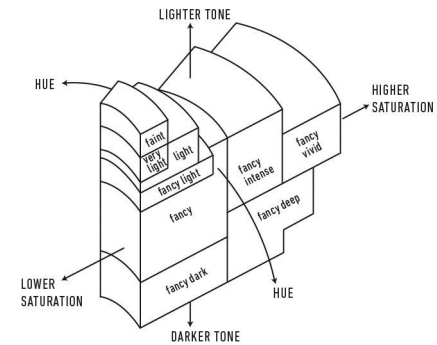

KEY TO SYMBOLS*

-  Cavity
-  Crystal
-  Pinpoint
-  Indented Natural
-  Natural
-  Extra Facet

* Red symbols denote internal characteristics (inclusions). Green or black symbols denote external characteristics (blemishes). Diagram is an approximate representation of the diamond, and symbols shown indicate type, position, and approximate size of clarity characteristics. All clarity characteristics may not be shown. Details of finish are not shown.

GIA COLORED DIAMOND SCALE

Illustration of GIA fancy color grade interrelationships

GIA CLARITY SCALE

VERY VERY SLIGHTLY INCLUDED	FLAWLESS
	INTERNALLY FLAWLESS
VERY SLIGHTLY INCLUDED	VVS ₁
	VVS ₂
SLIGHTLY INCLUDED	VS ₁
	VS ₂
INCLUDED	SI ₁
	SI ₂
	I ₁
	I ₂
	I ₃