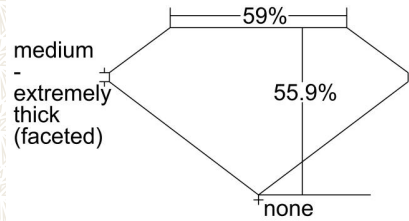

GIA COLORED DIAMOND REPORT

April 09, 2014
 Report Type Grading Report
 GIA Report Number 1178055375
 Shape and Cutting Style Heart Modified Brilliant
 Measurements 4.72 x 4.80 x 2.69 mm

Carat Weight 0.42 carat
 Color Grade Fancy Deep Brownish Orangi Pink
 Color Origin Natural
 Color Distribution Even
 Clarity Grade SI1
 Proportions:

Profile not to actual proportions

Polish Very Good
 Symmetry Very Good
 Fluorescence Medium Blue
 Inscription(s): GIA 1178055375

Comments: Internal graining is not shown.

ADDITIONAL INFORMATION

CLARITY CHARACTERISTICS

KEY TO SYMBOLS*

-  Cavity
-  Crystal
-  Pinpoint
-  Indented Natural
-  Natural
-  Extra Facet

* Red symbols denote internal characteristics (inclusions). Green or black symbols denote external characteristics (blemishes). Diagram is an approximate representation of the diamond, and symbols shown indicate type, position, and approximate size of clarity characteristics. All clarity characteristics may not be shown. Details of finish are not shown.