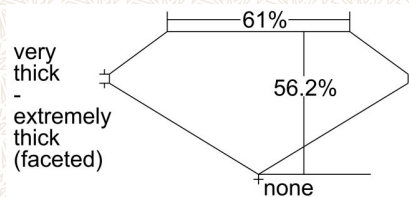

GIA COLORED DIAMOND REPORT

March 16, 2017
 Report Type Grading Report
 GIA Report Number 7256058231
 Shape and Cutting Style Heart Modified Brilliant
 Measurements 4.35 x 5.23 x 2.94 mm

Carat Weight 0.51 carat
 Color Grade Fancy Deep Pink-Brown
 Color Origin Natural
 Color Distribution Even
 Clarity Grade VS1

Proportions:

Profile not to actual proportions

Polish Very Good
 Symmetry Very Good
 Fluorescence Faint
 Inscription(s): GIA 7256058231

ADDITIONAL INFORMATION

CLARITY CHARACTERISTICS

KEY TO SYMBOLS*

- Feather
- Cloud
- Pinpoint
- Indented Natural
- Natural

* Red symbols denote internal characteristics (inclusions). Green or black symbols denote external characteristics (blemishes). Diagram is an approximate representation of the diamond, and symbols shown indicate type, position, and approximate size of clarity characteristics. All clarity characteristics may not be shown. Details of finish are not shown.