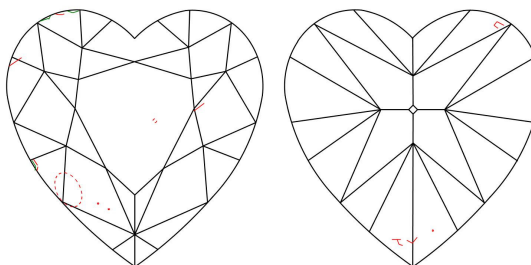

GIA COLORED DIAMOND REPORT

March 16, 2017
 Report Type Grading Report
 GIA Report Number 7256058231
 Shape and Cutting Style Heart Modified Brilliant
 Measurements 4.35 x 5.23 x 2.94 mm

Carat Weight 0.51 carat
 Color Grade Fancy Deep Pink-Brown
 Color Origin Natural
 Color Distribution Even
 Clarity Grade VS1

Proportions:

Profile not to actual proportions

Polish Very Good
 Symmetry Very Good
 Fluorescence Faint
 Inscription(s): GIA 7256058231

ADDITIONAL INFORMATION

CLARITY CHARACTERISTICS

KEY TO SYMBOLS*

- Feather
- Cloud
- Pinpoint
- Indented Natural
- Natural

* Red symbols denote internal characteristics (inclusions). Green or black symbols denote external characteristics (blemishes). Diagram is an approximate representation of the diamond, and symbols shown indicate type, position, and approximate size of clarity characteristics. All clarity characteristics may not be shown. Details of finish are not shown.