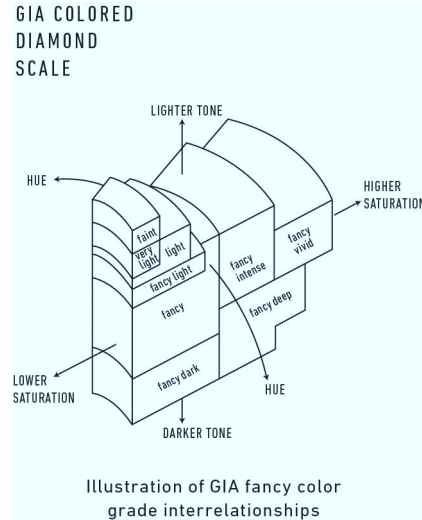

GIA COLORED DIAMOND REPORT

June 06, 2014
Report Type ..... Identification and Origin Report
GIA Report Number 1178351318
Shape and Cutting Style . Modified Rectangular Brilliant
Measurements ..... 3.92 x 3.34 x 2.48 mm
Carat Weight ..... 0.30 carat
Color Grade ..... Fancy Brownish Pink
Color Origin ..... Natural
Color Distribution ..... Even
Inscription(s): GIA 1178351318

ADDITIONAL INFORMATION

reportcheck.gia.edu

The results documented in this report refer only to the diamond described, and were obtained using the techniques and equipment used by GIA at the time of examination. This report is not a guarantee or valuation. For additional information and important limitations and disclaimers, please see www.gia.edu/terms or call +1 800 421 7250 or +1 760 603 4500. ©2014 Gemological Institute of America, Inc.