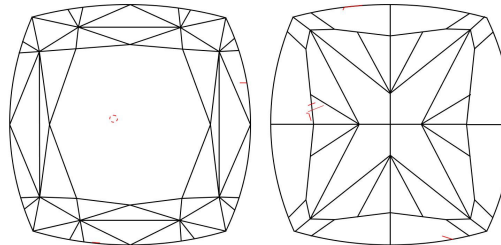

**GIA NATURAL COLORED DIAMOND REPORT**

March 08, 2021  
 Report Type ..... Grading Report  
 GIA Report Number ..... 5212508647  
 Shape and Cutting Style ..... Cushion Modified Brilliant  
 Measurements ..... 9.68 x 9.27 x 6.37 mm

Carat Weight ..... 5.13 carat  
 Color Grade ..... Fancy Yellow  
 Color Origin ..... Natural  
 Color Distribution ..... Even  
 Clarity Grade ..... VS2  
 Proportions:

Polish ..... Excellent  
 Symmetry ..... Excellent  
 Fluorescence ..... Faint  
 Inscription(s): GIA 5212508647

**ADDITIONAL INFORMATION**
**GIA COLORED DIAMOND SCALE**

Illustration of GIA fancy color grade interrelationships

**GIA CLARITY SCALE**

FLAWLESS
INTERNALLY FLAWLESS
VERY VERY SLIGHTLY INCLUDED
VVS <sub>1</sub>
VVS <sub>2</sub>
VERY SLIGHTLY INCLUDED
VS <sub>1</sub>
VS <sub>2</sub>
SLIGHTLY INCLUDED
SI <sub>1</sub>
SI <sub>2</sub>
INCLUDED
I <sub>1</sub>
I <sub>2</sub>
I <sub>3</sub>

**CLARITY CHARACTERISTICS**

**KEY TO SYMBOLS\***

-  Feather
-  Cloud

\* Red symbols denote internal characteristics (inclusions). Green or black symbols denote external characteristics (blemishes). Diagram is an approximate representation of the diamond, and symbols shown indicate type, position, and approximate size of clarity characteristics. All clarity characteristics may not be shown. Details of finish are not shown.