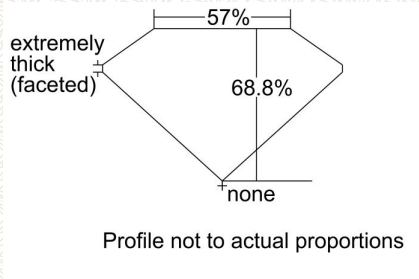

**GIA NATURAL COLORED DIAMOND REPORT**

March 08, 2021  
 Report Type ..... Grading Report  
 GIA Report Number ..... 5212508647  
 Shape and Cutting Style ..... Cushion Modified Brilliant  
 Measurements ..... 9.68 x 9.27 x 6.37 mm

Carat Weight ..... 5.13 carat  
 Color Grade ..... Fancy Yellow  
 Color Origin ..... Natural  
 Color Distribution ..... Even  
 Clarity Grade ..... VS2  
 Proportions:

Polish ..... Excellent  
 Symmetry ..... Excellent  
 Fluorescence ..... Faint  
 Inscription(s): GIA 5212508647