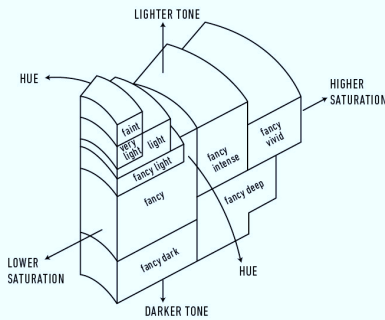

Carat Weight ..... 5.13 carat  
 Color Grade ..... Fancy Yellow  
 Color Origin ..... Natural  
 Color Distribution ..... Even  
 Clarity Grade ..... VS2  
 Proportions:

Polish ..... Excellent  
 Symmetry ..... Excellent  
 Fluorescence ..... Faint  
 Inscription(s): GIA 5212508647

**ADDITIONAL INFORMATION**
**GIA COLORED DIAMOND SCALE**

Illustration of GIA fancy color grade interrelationships

**GIA CLARITY SCALE**

FLAWLESS
INTERNALLY FLAWLESS
VERY VERY SLIGHTLY INCLUDED
VVS <sub>1</sub>
VVS <sub>2</sub>
VERY SLIGHTLY INCLUDED
VS <sub>1</sub>
VS <sub>2</sub>
SLIGHTLY INCLUDED
SI <sub>1</sub>
SI <sub>2</sub>
INCLUDED
I <sub>1</sub>
I <sub>2</sub>
I <sub>3</sub>

**CLARITY CHARACTERISTICS**

**KEY TO SYMBOLS\***

-  Feather
-  Cloud

\* Red symbols denote internal characteristics (inclusions). Green or black symbols denote external characteristics (blemishes). Diagram is an approximate representation of the diamond, and symbols shown indicate type, position, and approximate size of clarity characteristics. All clarity characteristics may not be shown. Details of finish are not shown.